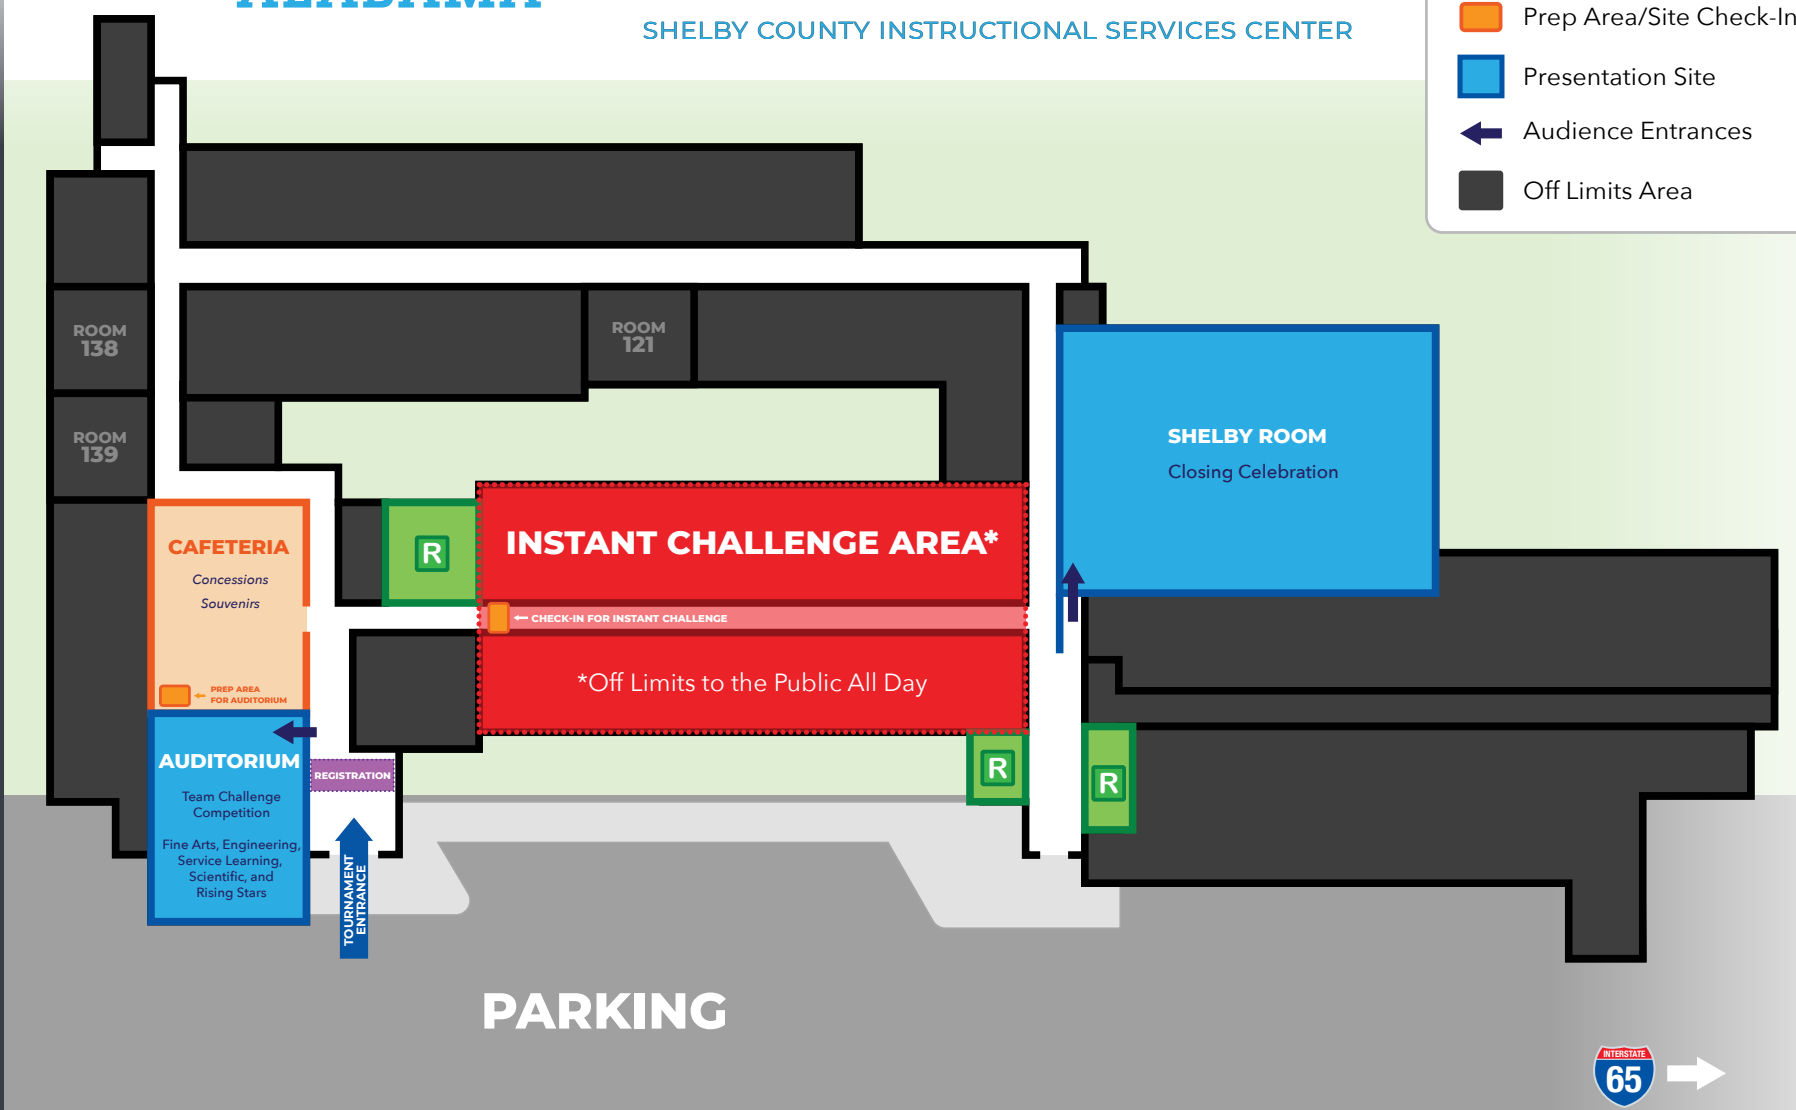

LEGEND

- R Restroom
- Prep Area/Site Check-In
- Presentation Site
- ← Audience Entrances
- Off Limits Area

6th Ave S

31

31