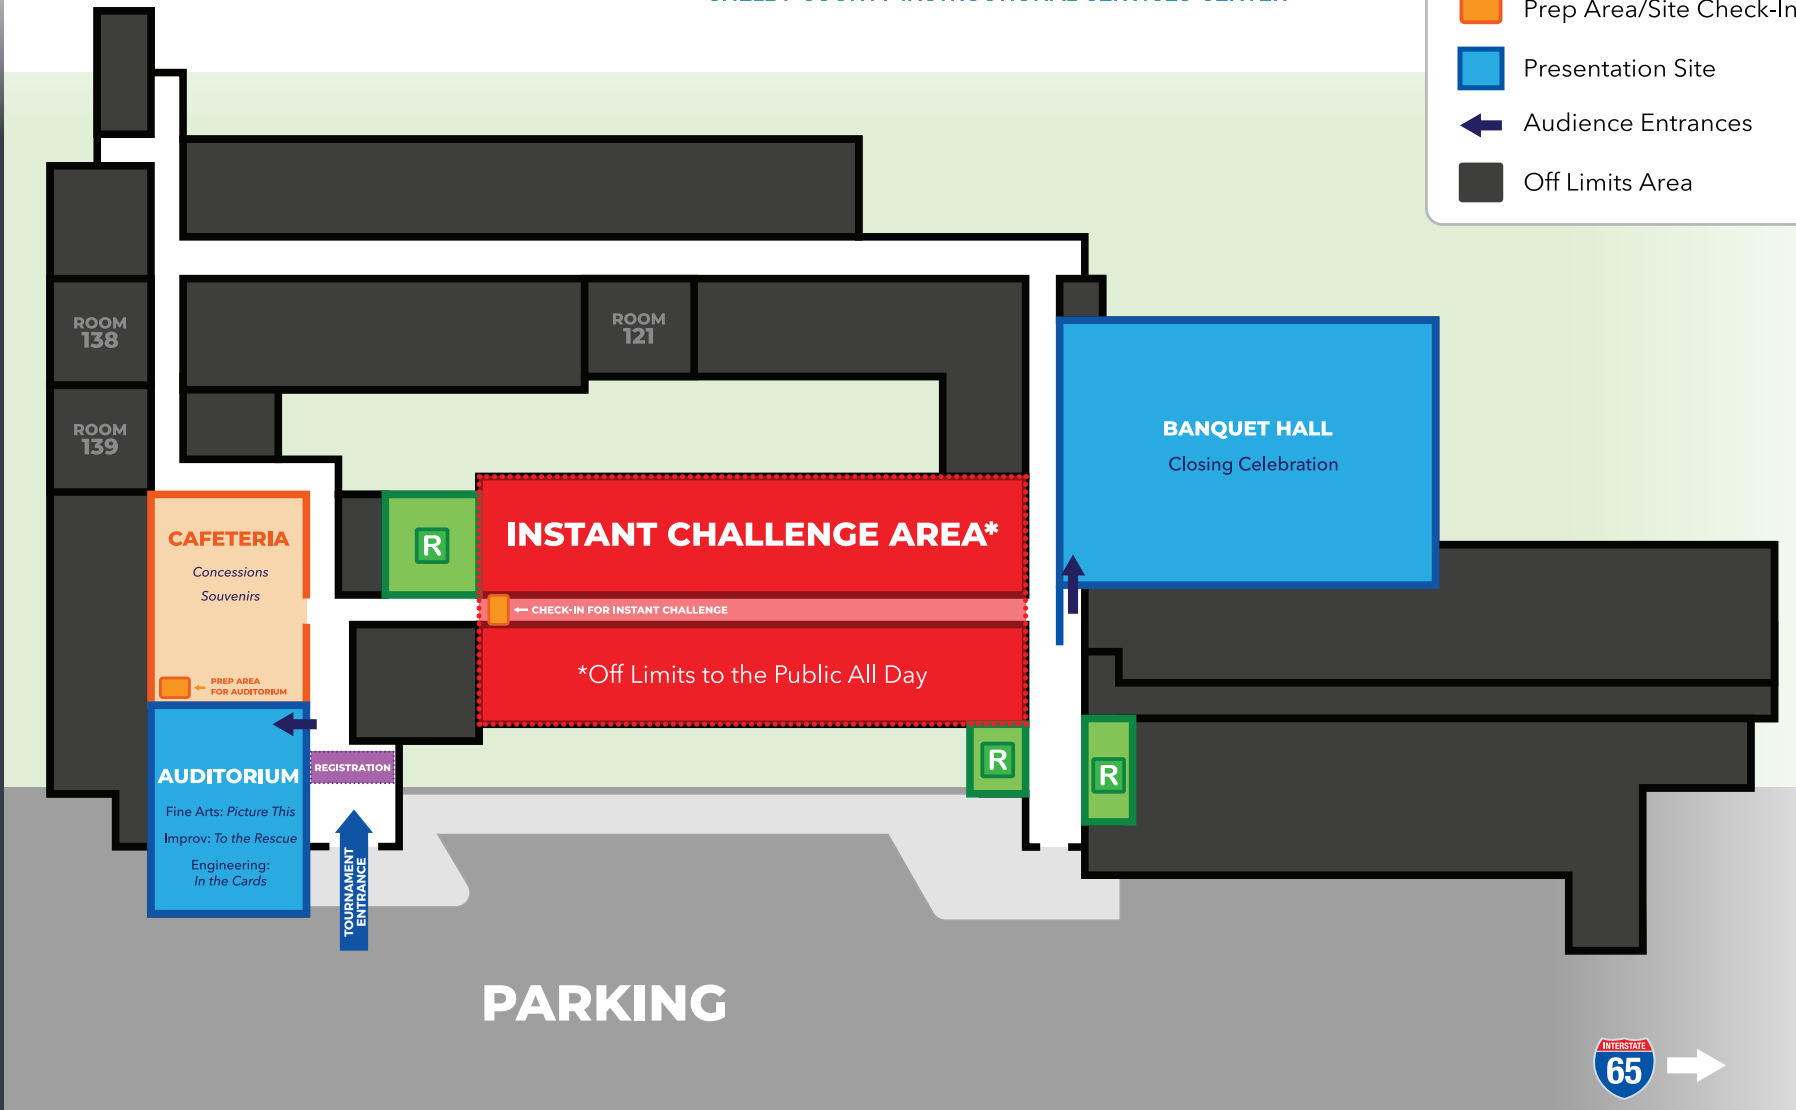

LEGEND

- R Restroom
- Prep Area/Site Check-In
- Presentation Site
- ← Audience Entrances
- Off Limits Area

6th Ave S

PARKING

31

31